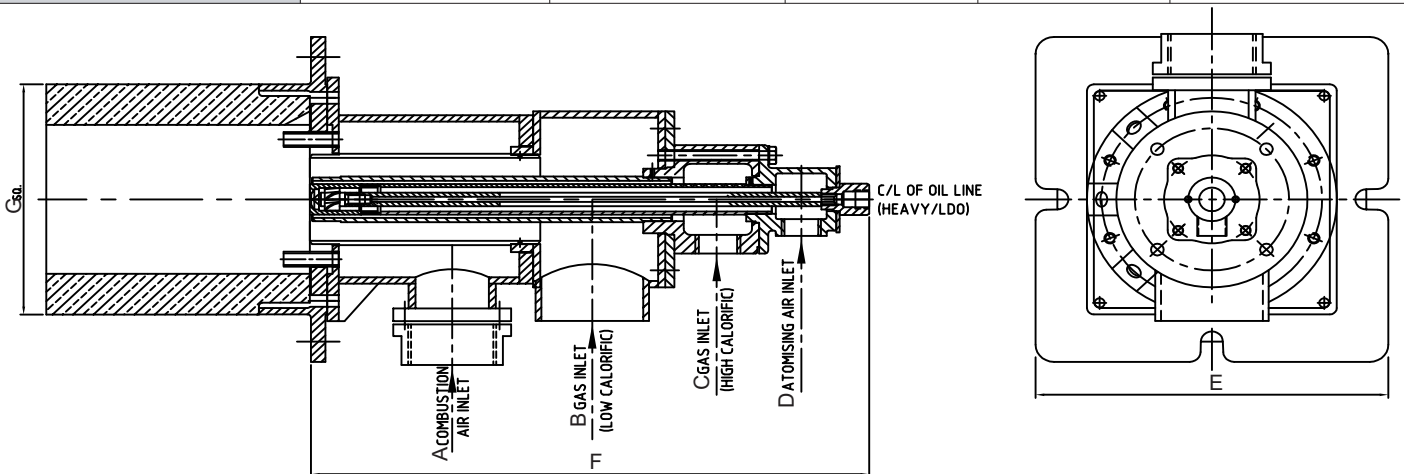

BURNER MODEL	COMBUSTION AIR AT 70 mbar (m³/hr)	ATOMIZING AIR AT 150 mbar (m³/hr)	EQUIVALENT OIL (LPH)	LPG (m³/hr) CV=26500 Kcal/m³	LOW CV GAS (m³/hr) CV=1100 Kcal/m³
TAV25-6-C-C	100	22	11	4	100
TAV25-6-D-C	164	27	16	6	150
TAV25-7A-E-D	268	35	26	10	230
TAV25-8A-F-F	419	39	40	15	360
TAV25-8A-G1-F	742	118	70	26	630